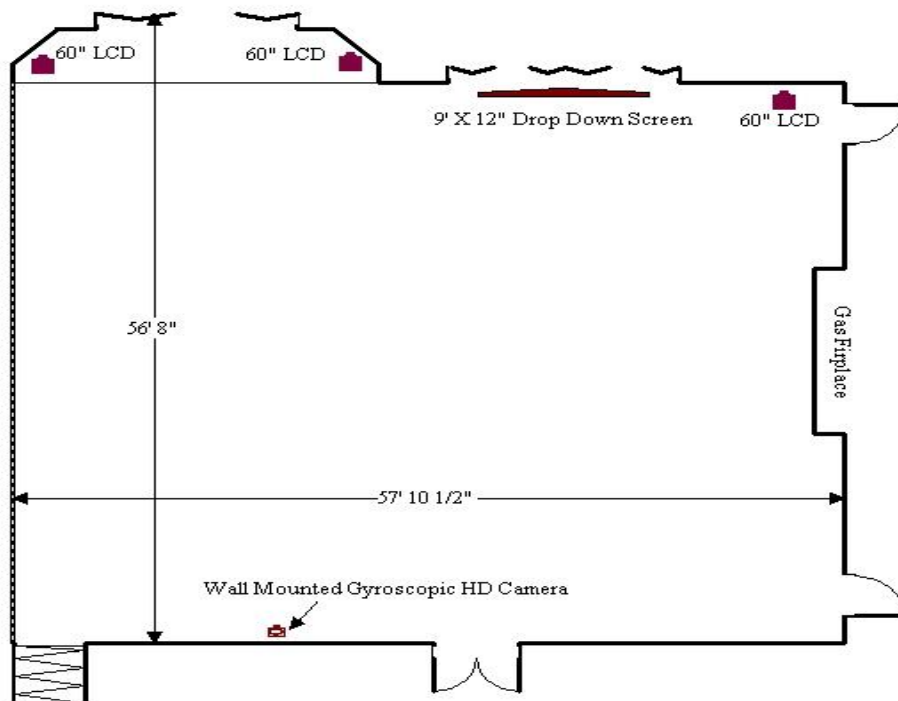

Meeting Room 1

Meeting Room #1 encompasses two-thirds of the Grand Ballroom. With the same accoutrements as the Ballroom, its 25 foot ceilings, custom stack-stone fireplace, Italian Chandeliers, and full stage offer endless possibilities. With one 9' x 12' drop down screen with 5500 Lumen DLP Projectors, and three 60" Plasma TV's, your audio video needs are sure to be met. An elegant pre-function lobby and seating area accompanies the Ballroom and features original artwork, leather furniture, and an additional 60" Plasma.

Room	Sq. Feet	Ceiling Height	Conference	Theatre	Reception	Rounds/Rounds with Dance Floor
Meeting Room #1	3306	25'	-	275	200	200/160